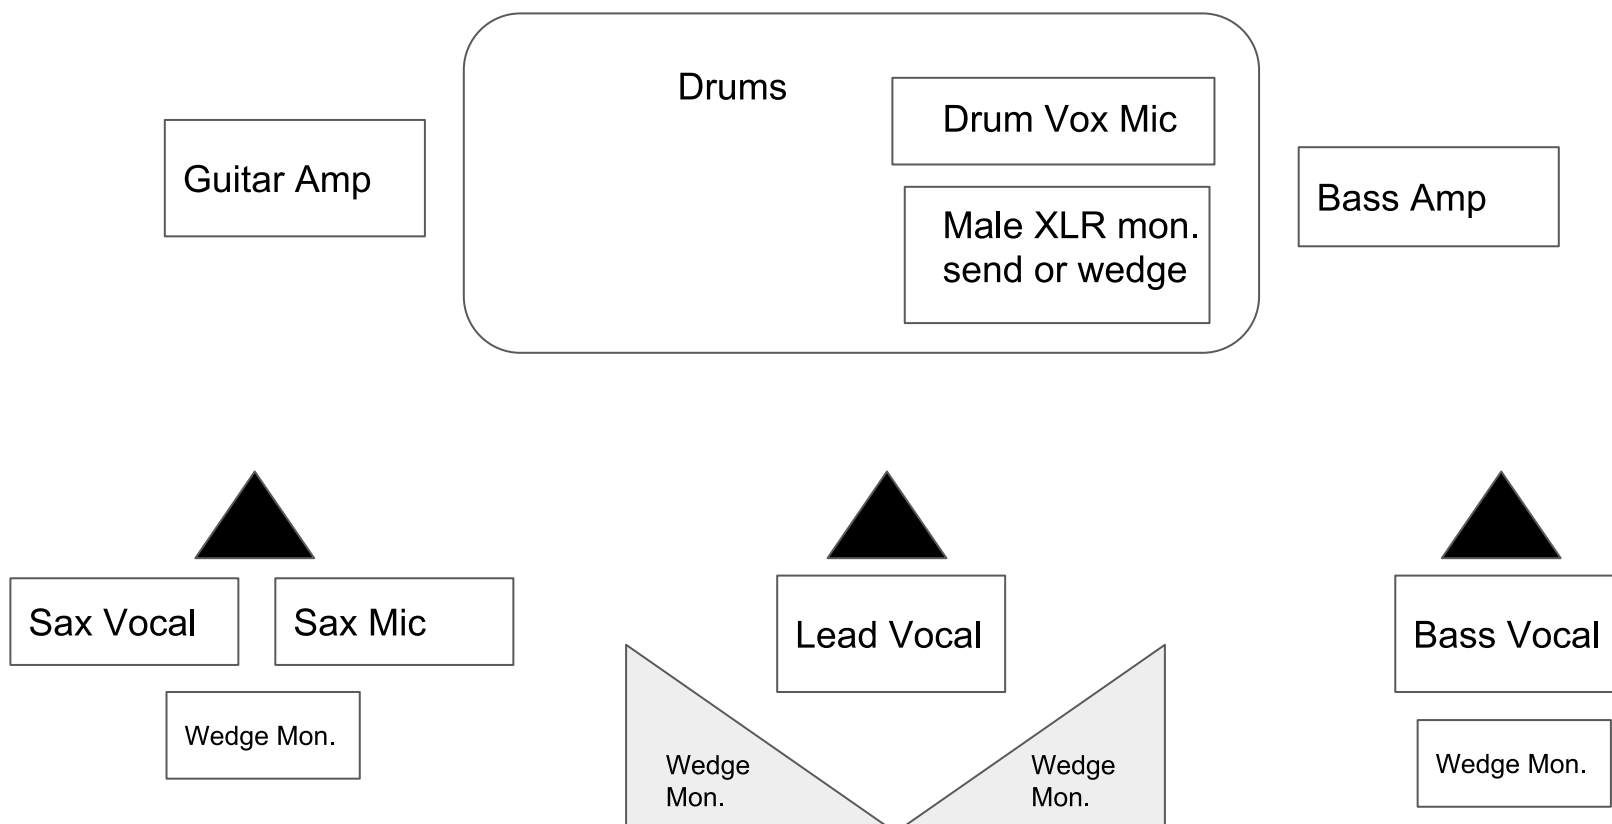

# Jimmy Nick & Don't Tell Mama Stage Plot

**Tech:** SM58 or sim. For Sax Mic.